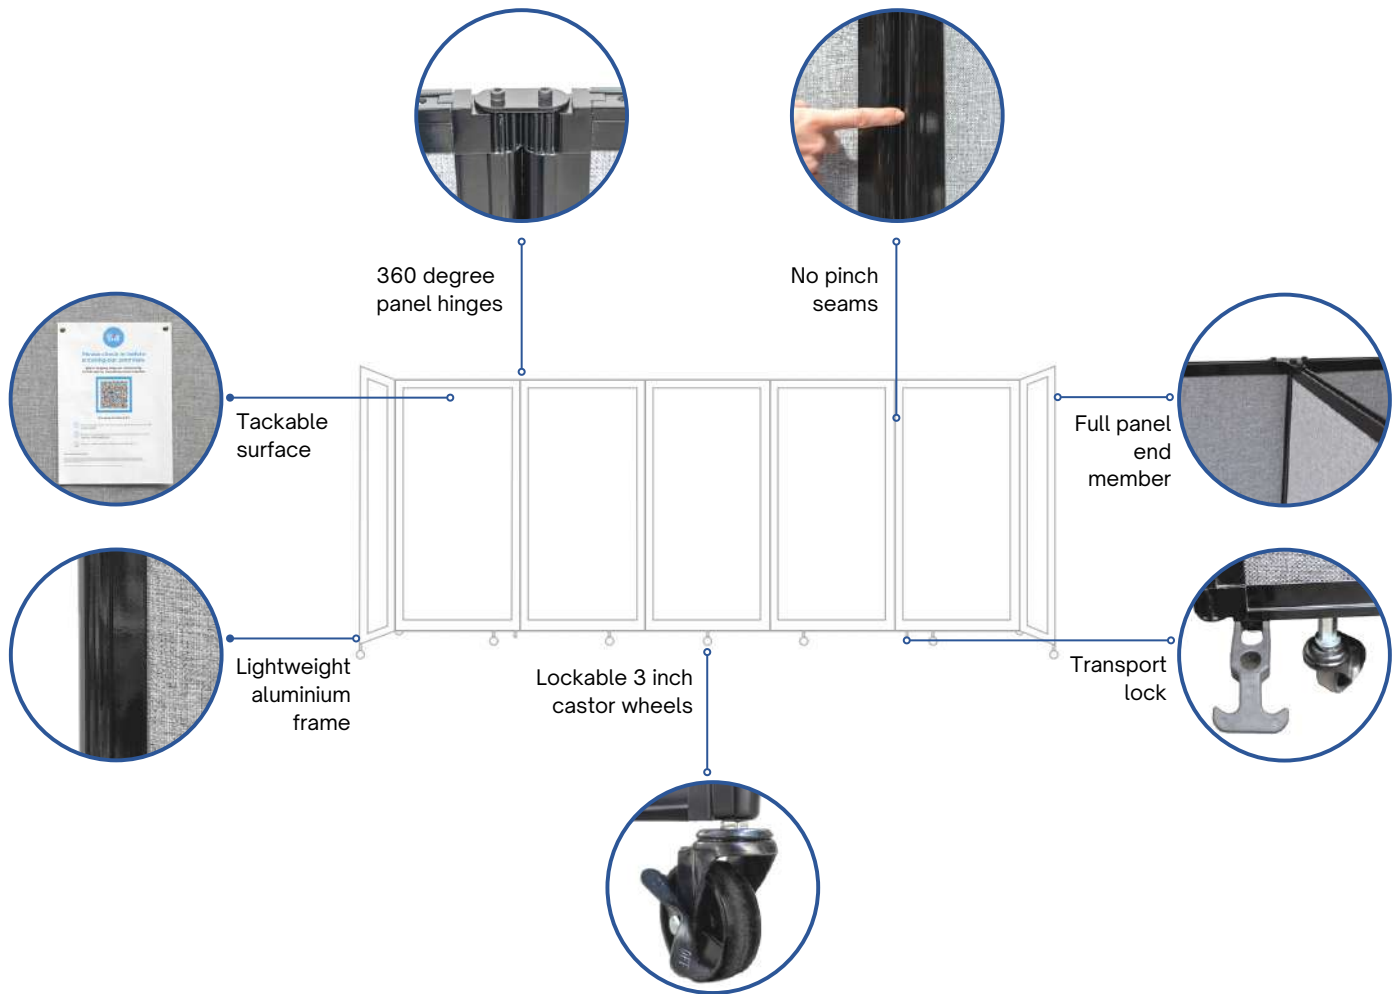

Easy storage

Folds down to 85cm x 85cm. Light weight and easy to move, simply roll away when not in use for quick and easy storage.

Tackable Surface

Tackable surface accepts pins and velcro for posting artwork or signage, allowing you to create your own mobile gallery or display board.

Safety First

No-pinch seams avoid fingers getting pinched. Full end panels for extra stability and articulating hinges to protect the partition from falling over.

Same day delivery - 3 years warranty

Delivered the same day directly from our Hong Kong warehouse with 3 year warranty on defects.

Features

Fabric Colours

Cloud Grey

Charcoal

Navy Blue

Dimension Example - 5 Panel

- **Panel width:** 85cm
- **Storage size:** 85 x 85 cm
- **End panel width:** 67cm
- **Elevation from floor:** 10cm

Pricing & Dimensions

| Heights* | Lengths** | No. of panels | Price |
|----------|-----------|---------------|----------|
| 1.83m | 4.27m | 5 | \$8,999 |
| | 5.94m | 7 | \$10,799 |
| | 7.62m | 9 | \$13,599 |
| 2.02m | 4.27m | 5 | \$10,599 |
| | 5.94m | 7 | \$12,699 |
| | 7.62m | 9 | \$15,999 |