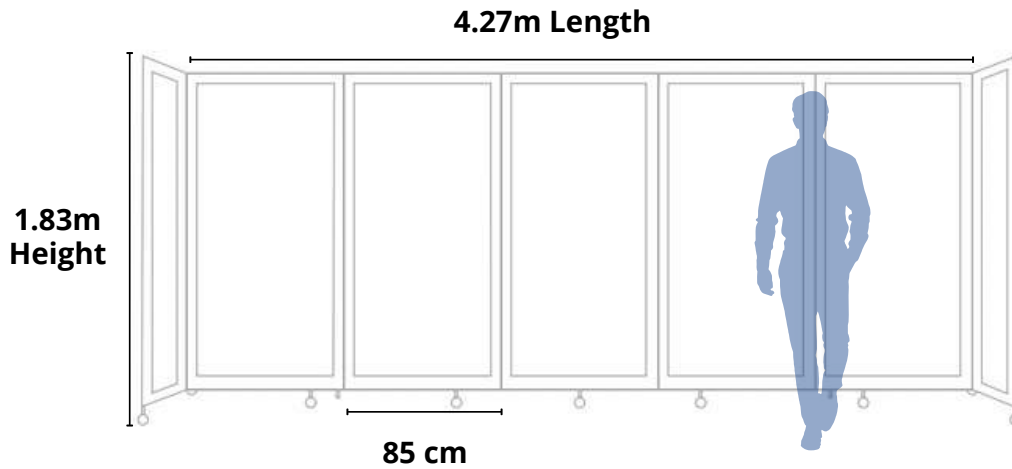

Easy storage

Folds down to 85cm x 85cm. Light weight and easy to move, simply roll away when not in use for quick and easy storage.

Tackable Surface

Tackable surface accepts pins and velcro for posting artwork or signage, allowing you to create your own mobile gallery or display board.

Features

Fabric Colours

Cloud Grey

Charcoal

Navy Blue

Dimension Example - 5 Panel

- **Panel width:** 85cm
- **Storage size:** 85 x 85 cm
- **End panel width:** 67cm
- **Elevation from floor:** 10cm

Pricing & Dimensions

| Heights* | Lengths** | No. of panels | Price |
|----------|-----------|---------------|----------|
| 1.83m | 4.27m | 5 | \$8,999 |
| | 5.94m | 7 | \$10,799 |
| | 7.62m | 9 | \$13,599 |
| 2.02m | 4.27m | 5 | \$10,599 |
| | 5.94m | 7 | \$12,699 |
| | 7.62m | 9 | \$15,999 |